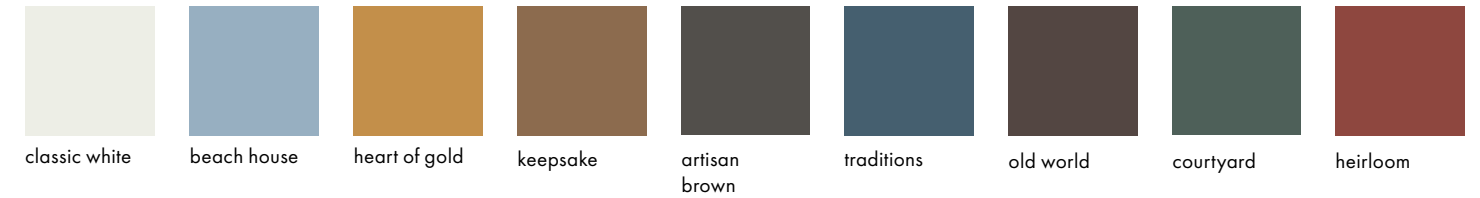

PAINTS AND STAINS

Forever Home

Treasured Legacy

Cozy Cottage

Stately Retreat

Retro Revival

Stain Finishes

NOTE: Colors shown are as accurate as printing technologies allow. Stain swatches shown on Timbergrain Fiberglass in Cherry.