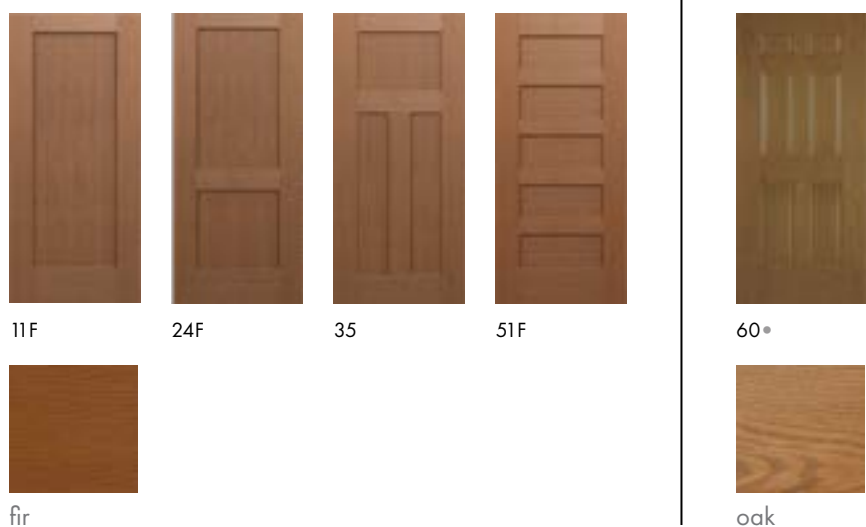

TIMBERLINE (Textured Fiberglass)

Timberline textured fiberglass doors replicate the look and texture of real wood doors. They are designed with energy and thermal performance in mind, while providing depth and dimension to your entryway. Available in 11 woodgrain finishes, 45 paint colors, and custom paint colors.