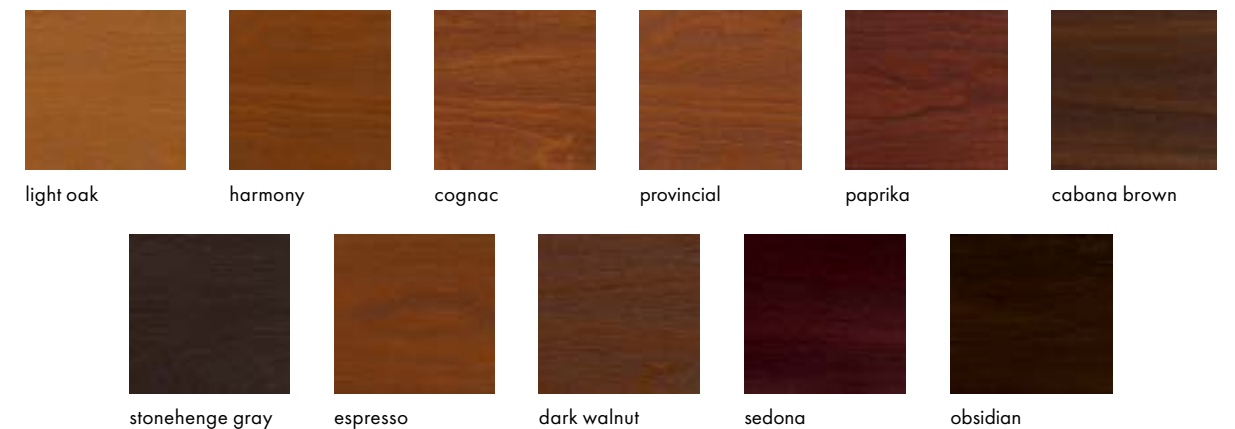

PAINTS AND STAINS

Forever Home

Treasured Legacy

Cozy Cottage

Stately Retreat

Retro Revival

Stain Finishes

NOTE: Colors shown are as accurate as printing technologies allow. Stain swatches shown on Timbergrain Fiberglass in Cherry.