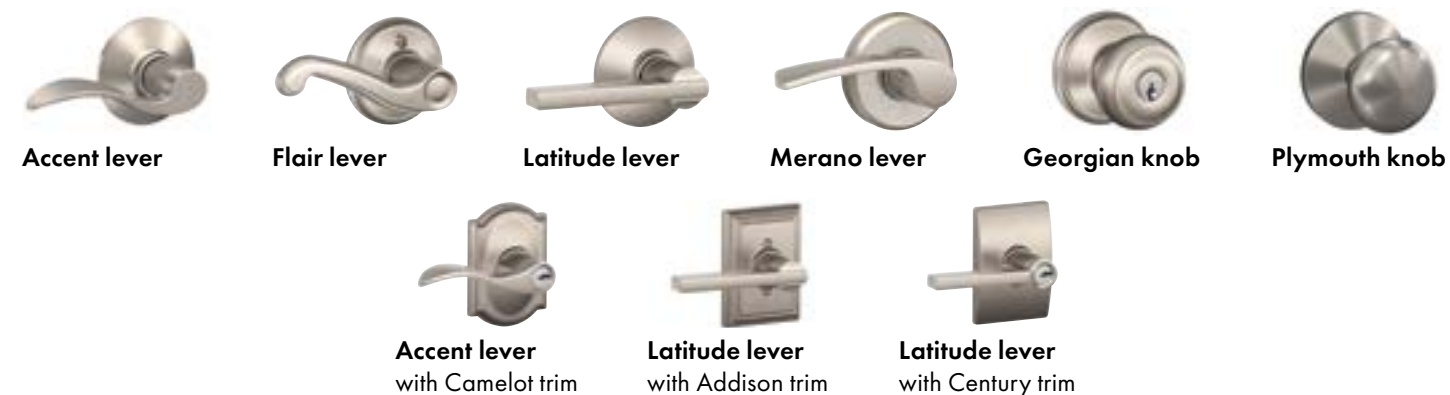

Trilennium® Finishes

Trilennium® Handlesets

Auto-Adjusting Sill

ADA compliant thresholds also available in dark bronze and mill finish

SCHLAGE® HARDWARE

Schlage® Finishes

Schlage® Handlesets

Camelot handleset Inside Accent lever with Camelot trim
Century handleset Inside Latitude lever with Century trim
Addison handleset Inside Latitude lever with Addison trim
Plymouth handleset

Inside Trim Options

Pair with any handleset

Schlage® Locks keyed or non-keyed

Schlage® Deadbolts

TRUE LIFETIME WARRANTY

I highly recommend this company to everyone! Universal Windows Direct has the best install crews and sales personnel. Our new entry doors look amazing!"