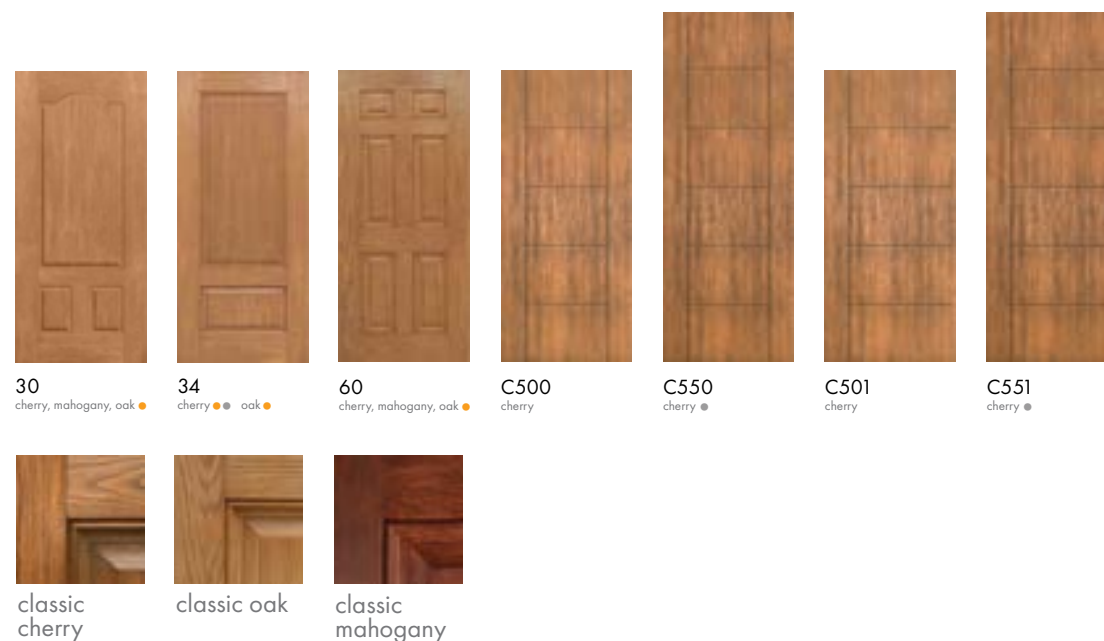

TIMBERLINE (Textured Fiberglass)

Timberline textured fiberglass doors replicate the look and texture of real wood doors. They are designed with energy and thermal performance in mind, while providing depth and dimension to your entryway. Available in 11 woodgrain finishes, 45 paint colors, and custom paint colors.

TIMBERGRAIN (Fiberglass)

Timbergrain fiberglass entrance doors offer the warmth of wood and its natural characteristics in five different species:

Knotty Alder, Mahogany, Cherry, Fir, and Oak.

Available in 11 woodgrain finishes, 45 paint colors, and custom paint colors.