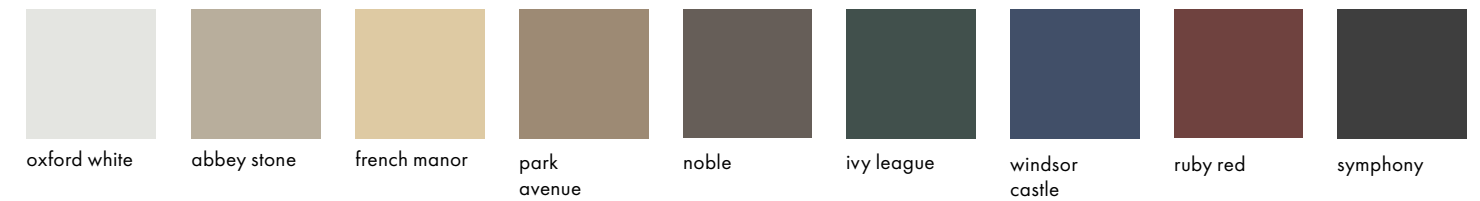

PAINTS AND STAINS

Forever Home

Treasured Legacy

Cozy Cottage

Stately Retreat

Retro Revival

Stain Finishes

NOTE: Colors shown are as accurate as printing technologies allow. Stain swatches shown on Timbergrain Fiberglass in Cherry.