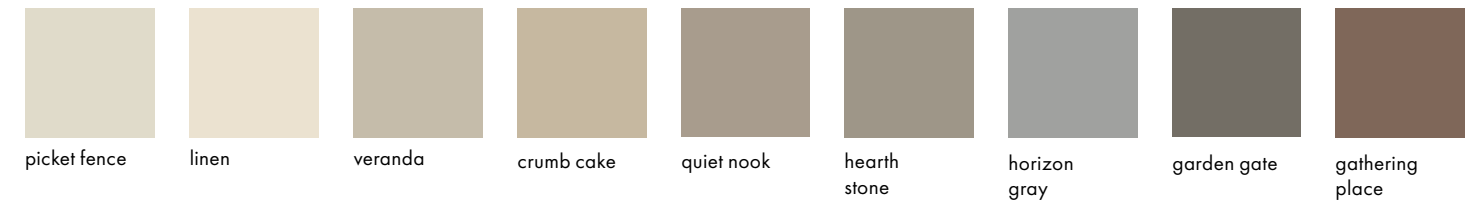

PAINTS AND STAINS

Forever Home

Treasured Legacy