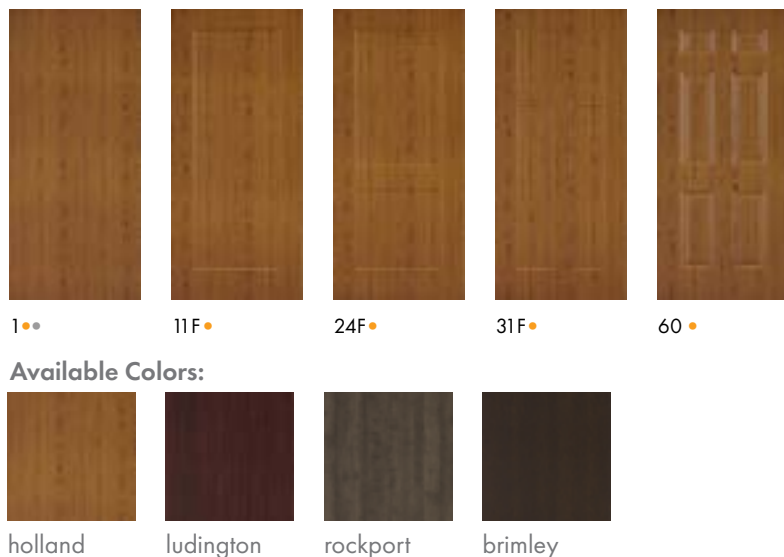

TRUGRAIN™ (Woodgrain Steel)

Trugrain doors combine the natural, timeless look of wood with the strength of steel. These doors are constructed of 22-gauge steel with a scratch resistant coating that replicates a realistic wood appearance. Available in Ludington, Holland, Rockport, Brimley.