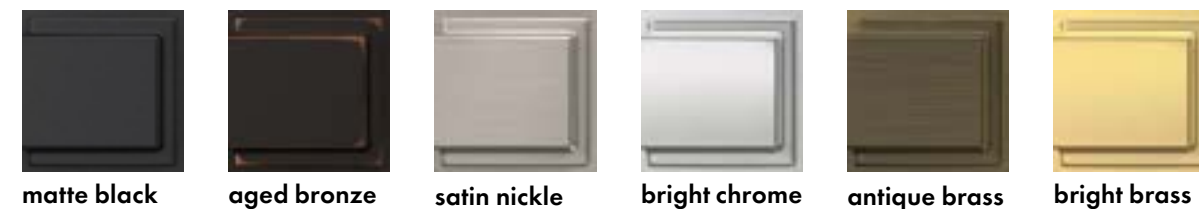

Trilennium® Finishes

Trilennium® Handlesets

Auto-Adjusting Sill

ADA compliant thresholds also available in dark bronze and mill finish

SCHLAGE® HARDWARE

Schlage® Finishes

Schlage® Handlesets

Camelot handleset Inside Accent lever with Camelot trim
Century handleset Inside Latitude lever with Century trim
Addison handleset Inside Latitude lever with Addison trim
Plymouth handleset

Inside Trim Options

Pair with any handleset

Schlage® Locks keyed or non-keyed

Schlage® Deadbolts

TRUE LIFETIME WARRANTY

I highly recommend this company to everyone! Universal Windows Direct has the best install crews and sales personnel. Our new entry doors look amazing!"