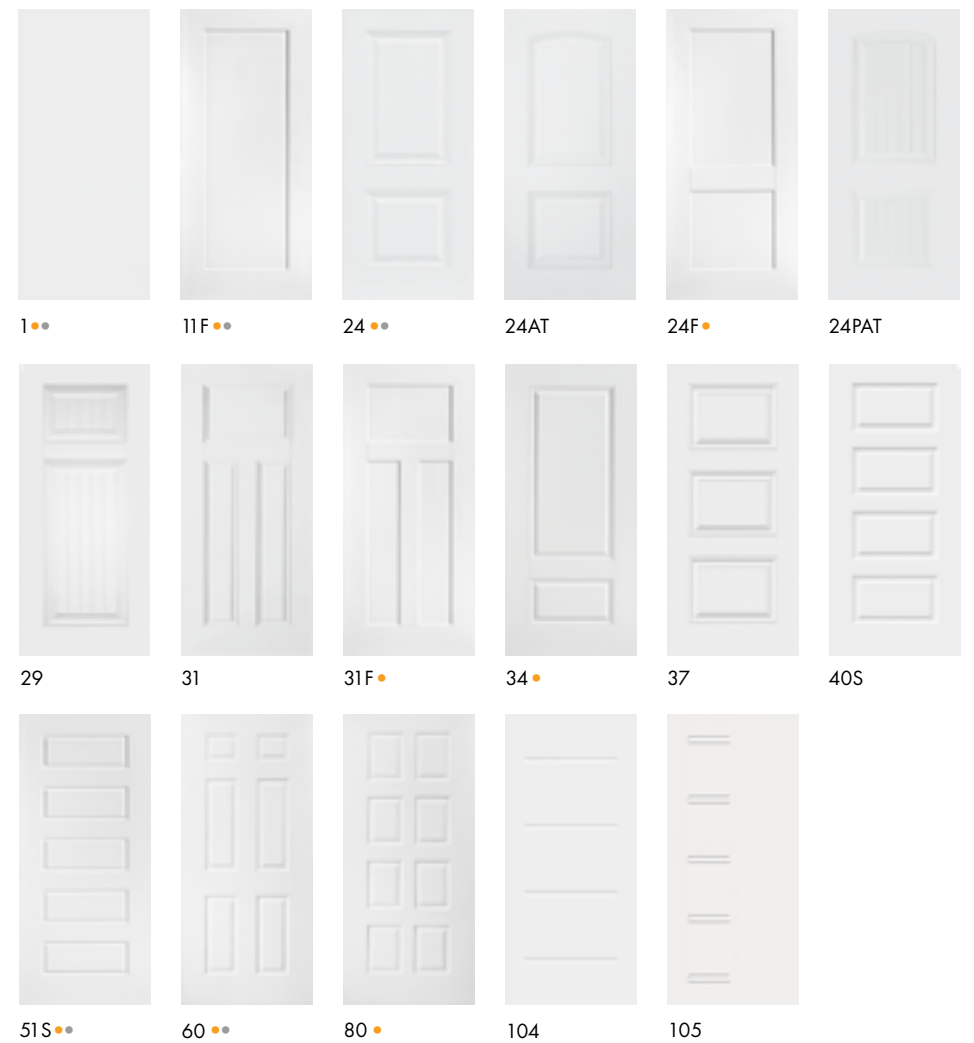

CAMBRIDGE (Smooth Steel)

Cambridge smooth steel doors are designed for strength, security, and durability. This premium, insulated door system is constructed with a full steel-edge perimeter that offers additional strength and the industry's highest security rating. Available in 45 paint colors and custom paint colors.