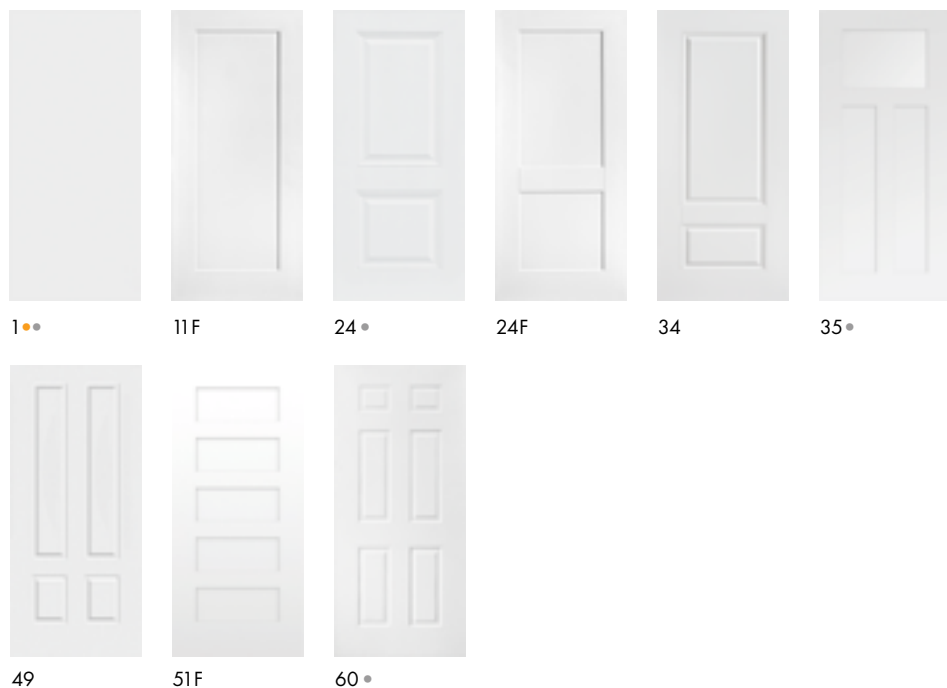

TIMBERLINE (Smooth Fiberglass)

The Timberline smooth fiberglass door series is designed with energy and thermal performance in mind, while providing depth and dimension to your entryway. Available in 45 paint colors and custom paint colors.