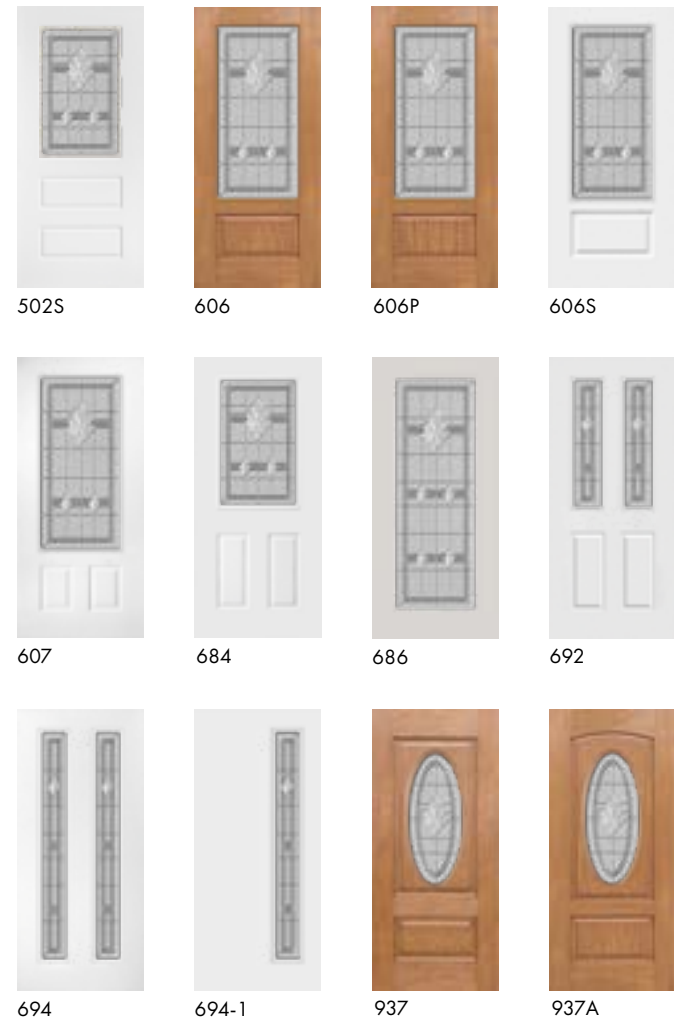

SOLITUDE

PRIVACY

Doors

Doors

Nickel coming

	cambridge smooth	norwood textured	trugrain™	timberline smooth	timberline textured oak	timberline textured fir	timbergrain cherry	timbergrain fir	timbergrain knotty alder	timbergrain mahogany	timbergrain oak
steel doors						fiberglass doors					
502S	•	•									
606	•	•		•	•		•	•			•
606P							•	•			
606S	•										
607	•	•	•	•	•		•	•		•	•
684	•	•	•	•	•		•	•	•	•	•
686	•	•	•	•	•		•	•	•	•	•
692	•	•	•	•	•		•	•		•	•
694	•	•	•	•	•						
694-1	•	•	•	•	•						
937							•	•			
937A							•	•			
937C							•	•	•	•	•
984	•	•	•	•	•				•	•	
984F	•	•	•								•
984P	•	•	•								•
steel sidelites						fiberglass sidelites					
422	•			•	•		•	•	•	•	•
690							•	•	•	•	•
692	•	•	•	•	•		•	•	•	•	•
694	•	•	•	•	•						

Sidelites

Transoms

Glass Styles

Sidelites

	cambridge smooth	norwood textured	trugrain™	timberline smooth	timberline textured oak						
steel doors						fiberglass doors					
105	•										
651	•	•	•	•	•						
651A	•	•	•	•	•						
651B-1	•										
651B-2	•	•									
651B-12	•	•									
651B-23	•	•									
651B-24	•	•									
651B-123	•	•									
651B-135	•	•									
651B-1234	•	•									
651B-55	•	•									
694-1	•	•	•	•	•						
840	•	•	•	•	•						
840A	•	•	•	•	•						
842	•	•	•	•	•						
842A	•	•	•	•	•						
843	•	•	•	•	•						
843A	•	•	•	•	•						
843B	•	•	•	•	•						
steel sidelites						fiberglass sidelites					
105	•	•	•	•	•