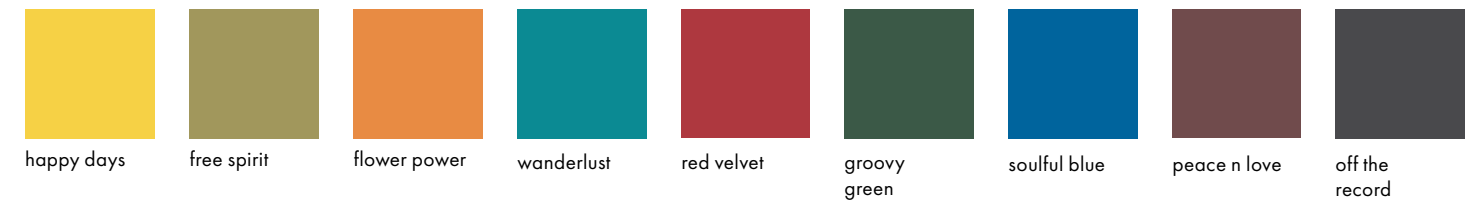

PAINTS AND STAINS

Forever Home

Treasured Legacy

Cozy Cottage

Stately Retreat

Retro Revival

Stain Finishes

NOTE: Colors shown are as accurate as printing technologies allow. Stain swatches shown on Timbergrain Fiberglass in Cherry.