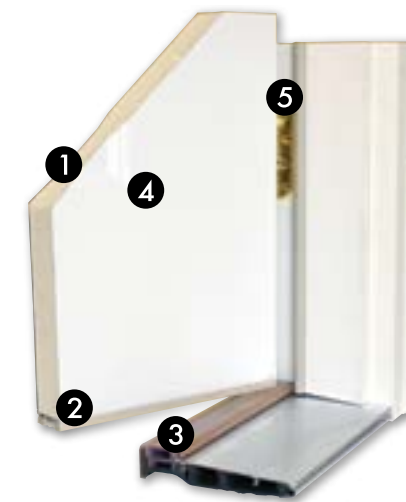

Fiberglass

Fiberglass entry doors offer the most advanced, highest quality fiberglass available on the market.

- ① *Strong, rigid polyurethane* foam core.
- ② *Fiberglass reinforced skins* are resistant to dents, splintering, and corrosion.
- ③ *Engineered Composite Bottom Rail* prevents moisture from seeping into the door.
- ④ *Auto-adjusting threshold* forms tight seal.
- ⑤ *High Performance Weather Stripping* further strengthens and weather-proofs entry door.