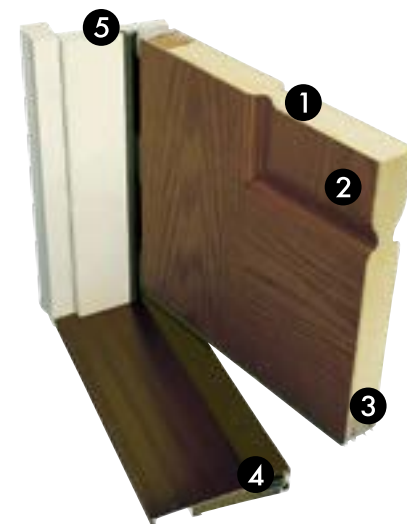

Fiberglass

Fiberglass entry doors offer the most advanced, highest quality fiberglass available on the market.

- ① *Strong, rigid polyurethane* foam core.
- ② *Fiberglass reinforced skins* are resistant to dents, splintering, and corrosion.
- ③ *Engineered Composite Bottom Rail* prevents moisture from seeping into the door.
- ④ *Auto-adjusting threshold* forms tight seal.
- ⑤ *High Performance Weather Stripping* further strengthens and weather-proofs entry door.