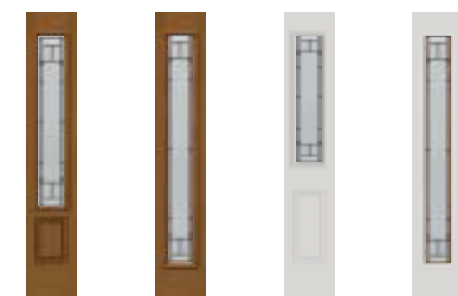

Sidelites

422 690 692 694

Nickel Vein Wrought Iron

	cambridge smooth	norwood textured	trugrain™	timberline smooth	timberline textured oak	timberline textured fir	timbergrain cherry	timbergrain fir	timbergrain knotty alder	timbergrain mahogany	timbergrain oak	
	steel doors			fiberglass doors								
606				•	•		•	•			•	
606P							•	•				
606S	•											
607	•	•	•	•	•		•	•		•	•	
684	•	•	•	•	•		•	•		•	•	
686	•	•	•	•	•		•	•		•	•	
694	•	•	•	•	•							
694-1	•	•	•	•	•							
984	•	•	•	•					•			
984P	•	•	•	•					•			
	steel sidelites			fiberglass sidelites								
422	•	•					•	•		•	•	
690							•	•		•	•	
692	•	•	•	•	•	•	•	•	•	•	•	
694	•	•	•	•	•	•	•	•	•	•	•